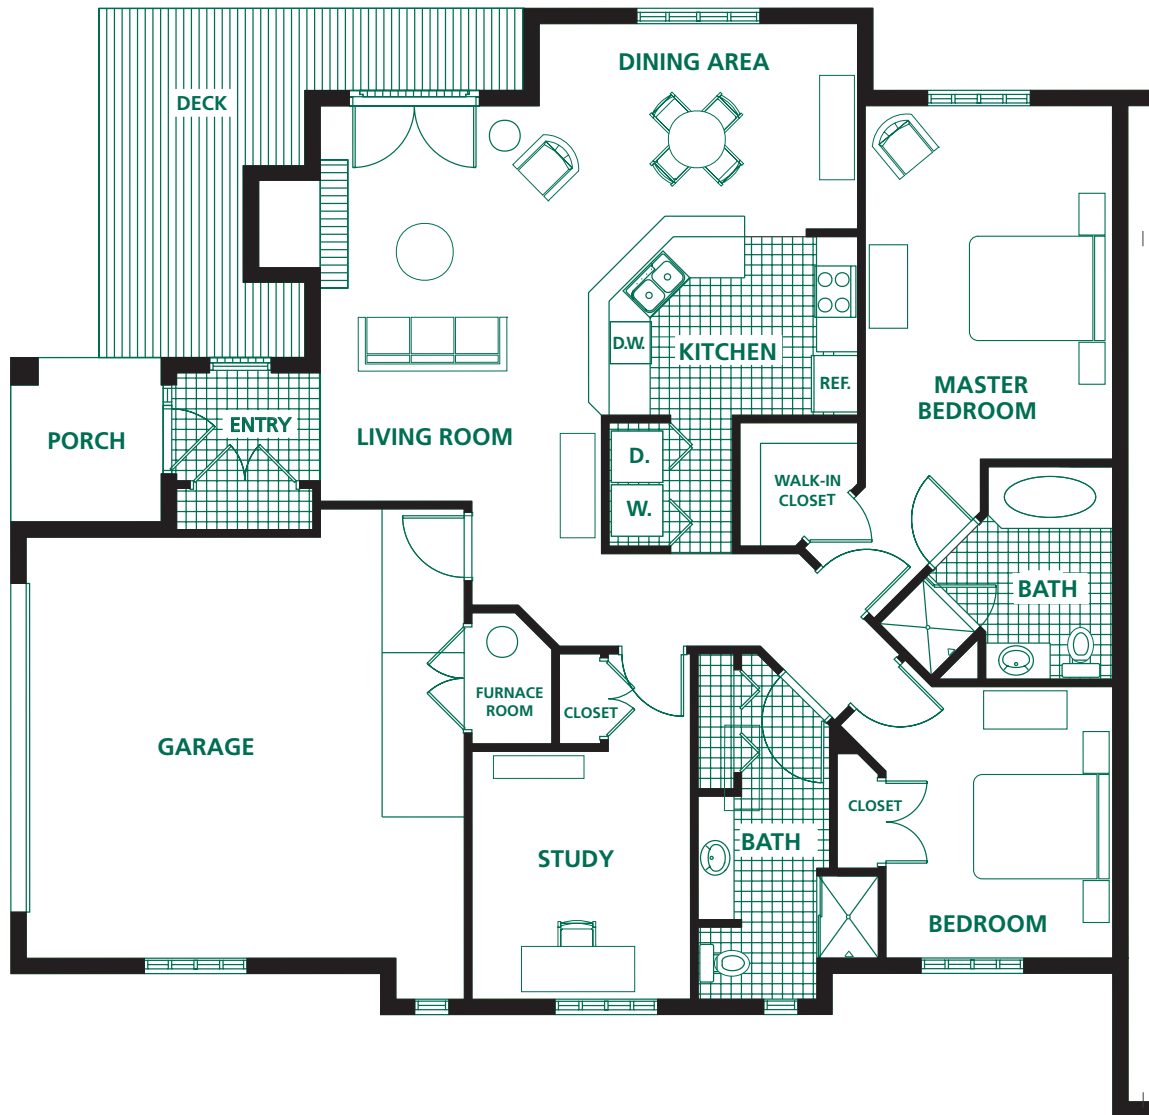

THE MEADOWS VILLA HOMES

The 26 single-story villas within The Meadows are designed as two-bedroom units. Half of the villas offer floor plans with two bedrooms plus a separate study. Each villa is in the Georgian architectural style with its own private entry and attached garage. Lovely winding streets, mature trees and beautiful landscaping all enhance this neighborhood called The Meadows.

FEATURES

Full-size kitchen with dishwasher, stove, refrigerator and built-in microwave oven

Fireplace

Two-car attached garage

Laundry room with washer and dryer

Private patio, landscaping and outdoor lighting

Wall-to-wall carpeting and floor covering

Air conditioning

THE MEADOWS VILLA HOMES

The Albany

UNIT G
1,387 Sq. Ft.
Two Bedrooms
Two Baths

THE MEADOWS VILLA HOMES

The Columbia

UNIT H

1,713 Sq. Ft.

Two Bedrooms

Two Baths

Separate Study

1200 EARHART ROAD, ANN ARBOR, MI 48105

Telephone 734.913.0730 | Facsimile 734.769.3092

www.GlacierHills.org