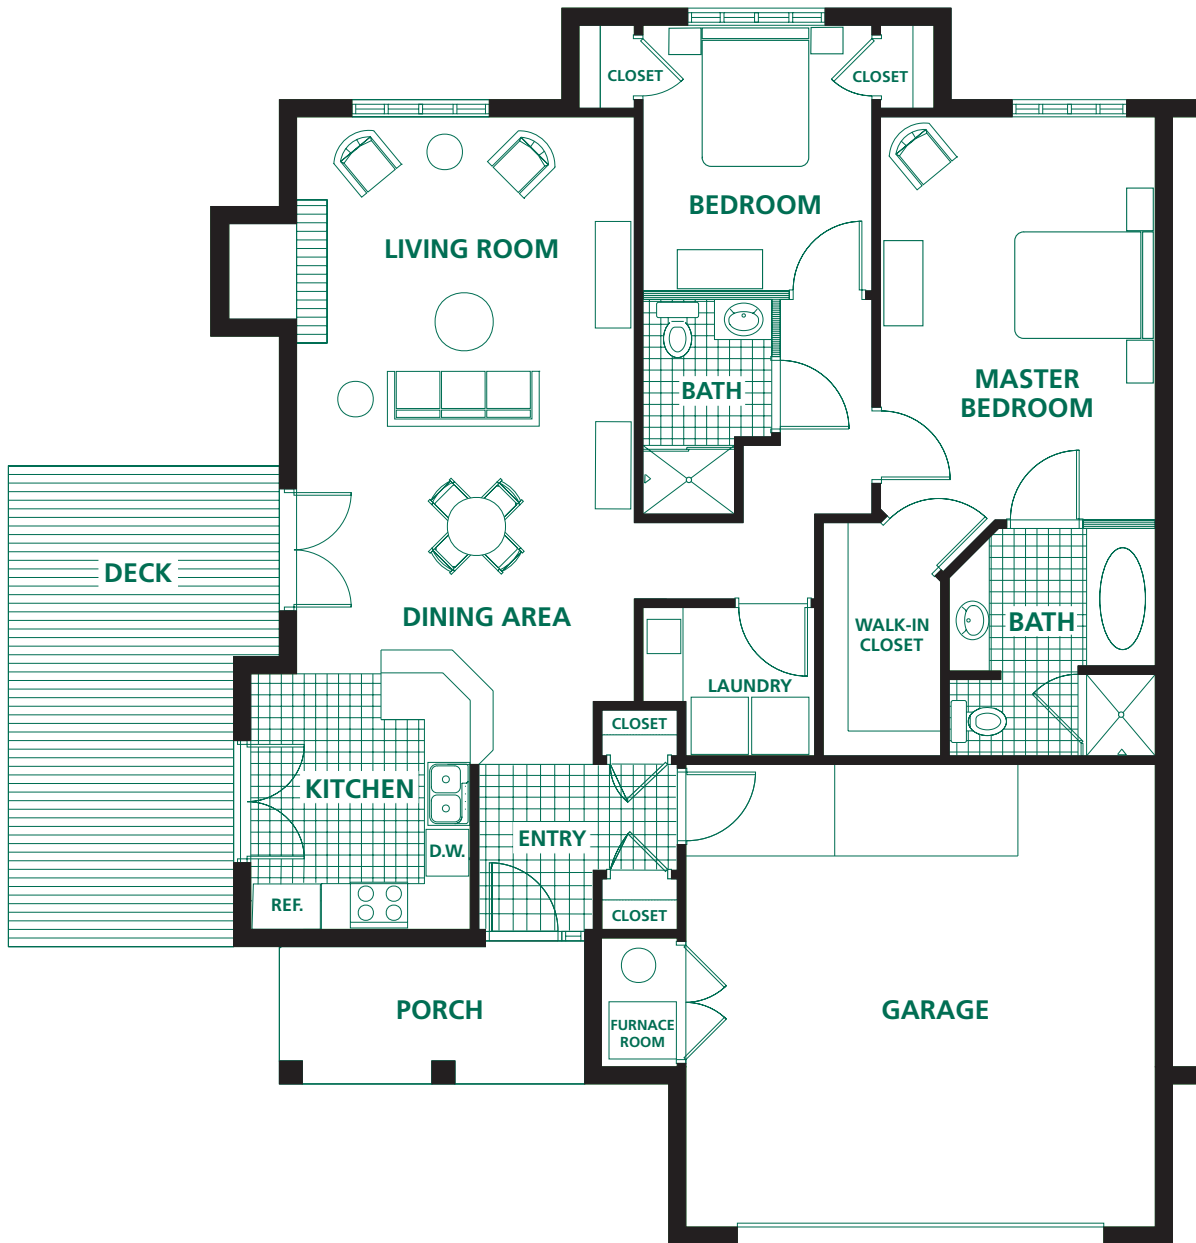

THE MEADOWS VILLA HOMES

The 26 single-story villas within The Meadows are designed as two-bedroom units. Half of the villas offer floor plans with two bedrooms plus a separate study. Each villa is in the Georgian architectural style with its own private entry and attached garage. Lovely winding streets, mature trees and beautiful landscaping all enhance this neighborhood called The Meadows.

FEATURES

Full-size kitchen with dishwasher, stove, refrigerator and built-in microwave oven

Fireplace

Two-car attached garage

Laundry room with washer and dryer

Private patio, landscaping and outdoor lighting

Wall-to-wall carpeting and floor covering

Air conditioning

THE MEADOWS VILLA HOMES

The Albany

UNIT G
1,387 Sq. Ft.
Two Bedrooms
Two Baths

THE MEADOWS VILLA HOMES

The Columbia

UNIT H